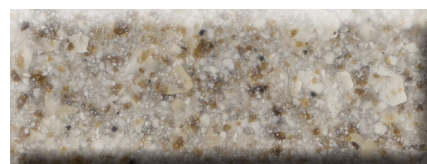

Showers and Window Sills

Elite Marble has great options for flat surfaces in your home, if you are looking for window sills or wall caps to match your vanity top, we can do them in any of our colors. For your shower, we offer a textured non-slip floor that can be mixed or matched with the walls to create a look all your own. There are options for seats, shelves and other accessories to finish out your look. On our website you can see the different options of showers, including Tyvarian(R), and check out our finished projects. We love being able to help with all your bathroom surfaces.

#115 Mexican Sand / White

#185 Sterling Swirls / White

#208 White / Biscuit

#215 Manlawi

#265 White / Almond

#276 Castle

#285 White / Black*

Granite

#351 City Scape

#360 Seashells

#365 Cappuccino

#377 Patina*

#395 Papyrus

#415 Admiral*

#418 Mulligan

#430 Lutsen