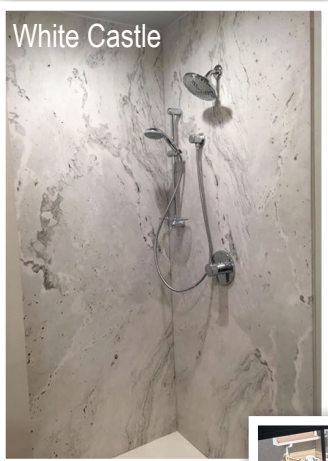

Showers and Window Sills

Elite Marble has great options for flat surfaces in your home, if you are looking for window sills or wall caps to match your vanity top, we can do them in any of our colors. For your shower, we offer a textured non-slip floor that can be mixed or matched with the walls to create a look all your own. There are options for seats, shelves and other accessories to finish out your look. On our website you can see the different options of showers, including Tyvarian(R), and check out our finished projects. We love being able to help with all your bathroom surfaces.

White Castle

Window Sill

About Us

Elite Marble Company is located in Montello, WI. We manufacture bathroom and flat surfaces for your construction and remodeling projects; including vanity tops, window sills, shower bases and walls. Any other surface you can come up with, we can help. There are countless combinations of colors and styles you can choose to meet whatever design goals you may have. We strive for continuous improvement; our team is empowered to improve our processes to provide high-quality products through daily 2-second improvements. As we discuss daily in our meetings, everything is figureoutable. We put our customers first and like to have fun along the way. Follow us on our journey, we'd love for you to see the things we do every day, to make sure we're always looking forward.