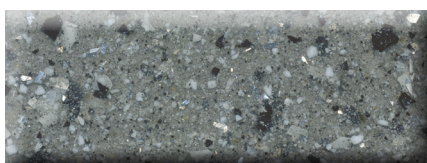

#445 Page Creek

#455 Tagatz

#755 Astral

#760 Argos

#765 Shevto

#805 Egg Harbor

#810 Sugar Camp

#815 Kickapoo

*not available in a matte finish

— Integrated Bowl Styles —

Laguna Bowl

22-3/4" W x 18" L x 6-3/8" D

*Monterey bowl available for 19" deep top

Plain Bowl

17" W x 14" L x 5-5/8" D

*Redondo bowl available for 17" or 19" deep top