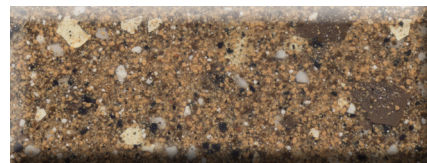

Showers and Window Sills

Elite Marble has great options for flat surfaces in your home, if you are looking for window sills or wall caps to match your vanity top, we can do them in any of our colors. For your shower, we offer a textured non-slip floor that can be mixed or matched with the walls to create a look all your own. There are options for seats, shelves and other accessories to finish out your look. On our website you can see the different options of showers, including Tyvarian(R), and check out our finished projects. We love being able to help with all your bathroom surfaces.

#115 Mexican Sand / White

#185 Sterling Swirls / White

#208 White / Biscuit

#215 Manlawi

#265 White / Almond

#276 Castle

#285 White / Black*

Granite

#301 Captiva

#305 White Sand

#320 Aggregate

#327 Wanderlust

#330 Walnut Toffee

#335 Riverstone

#348 Vintage

#350 Puraka

#351 City Scape

#360 Seashells

#365 Cappuccino

#377 Patina*

#395 Papyrus

#415 Admiral*

#418 Mulligan

#430 Lutsen